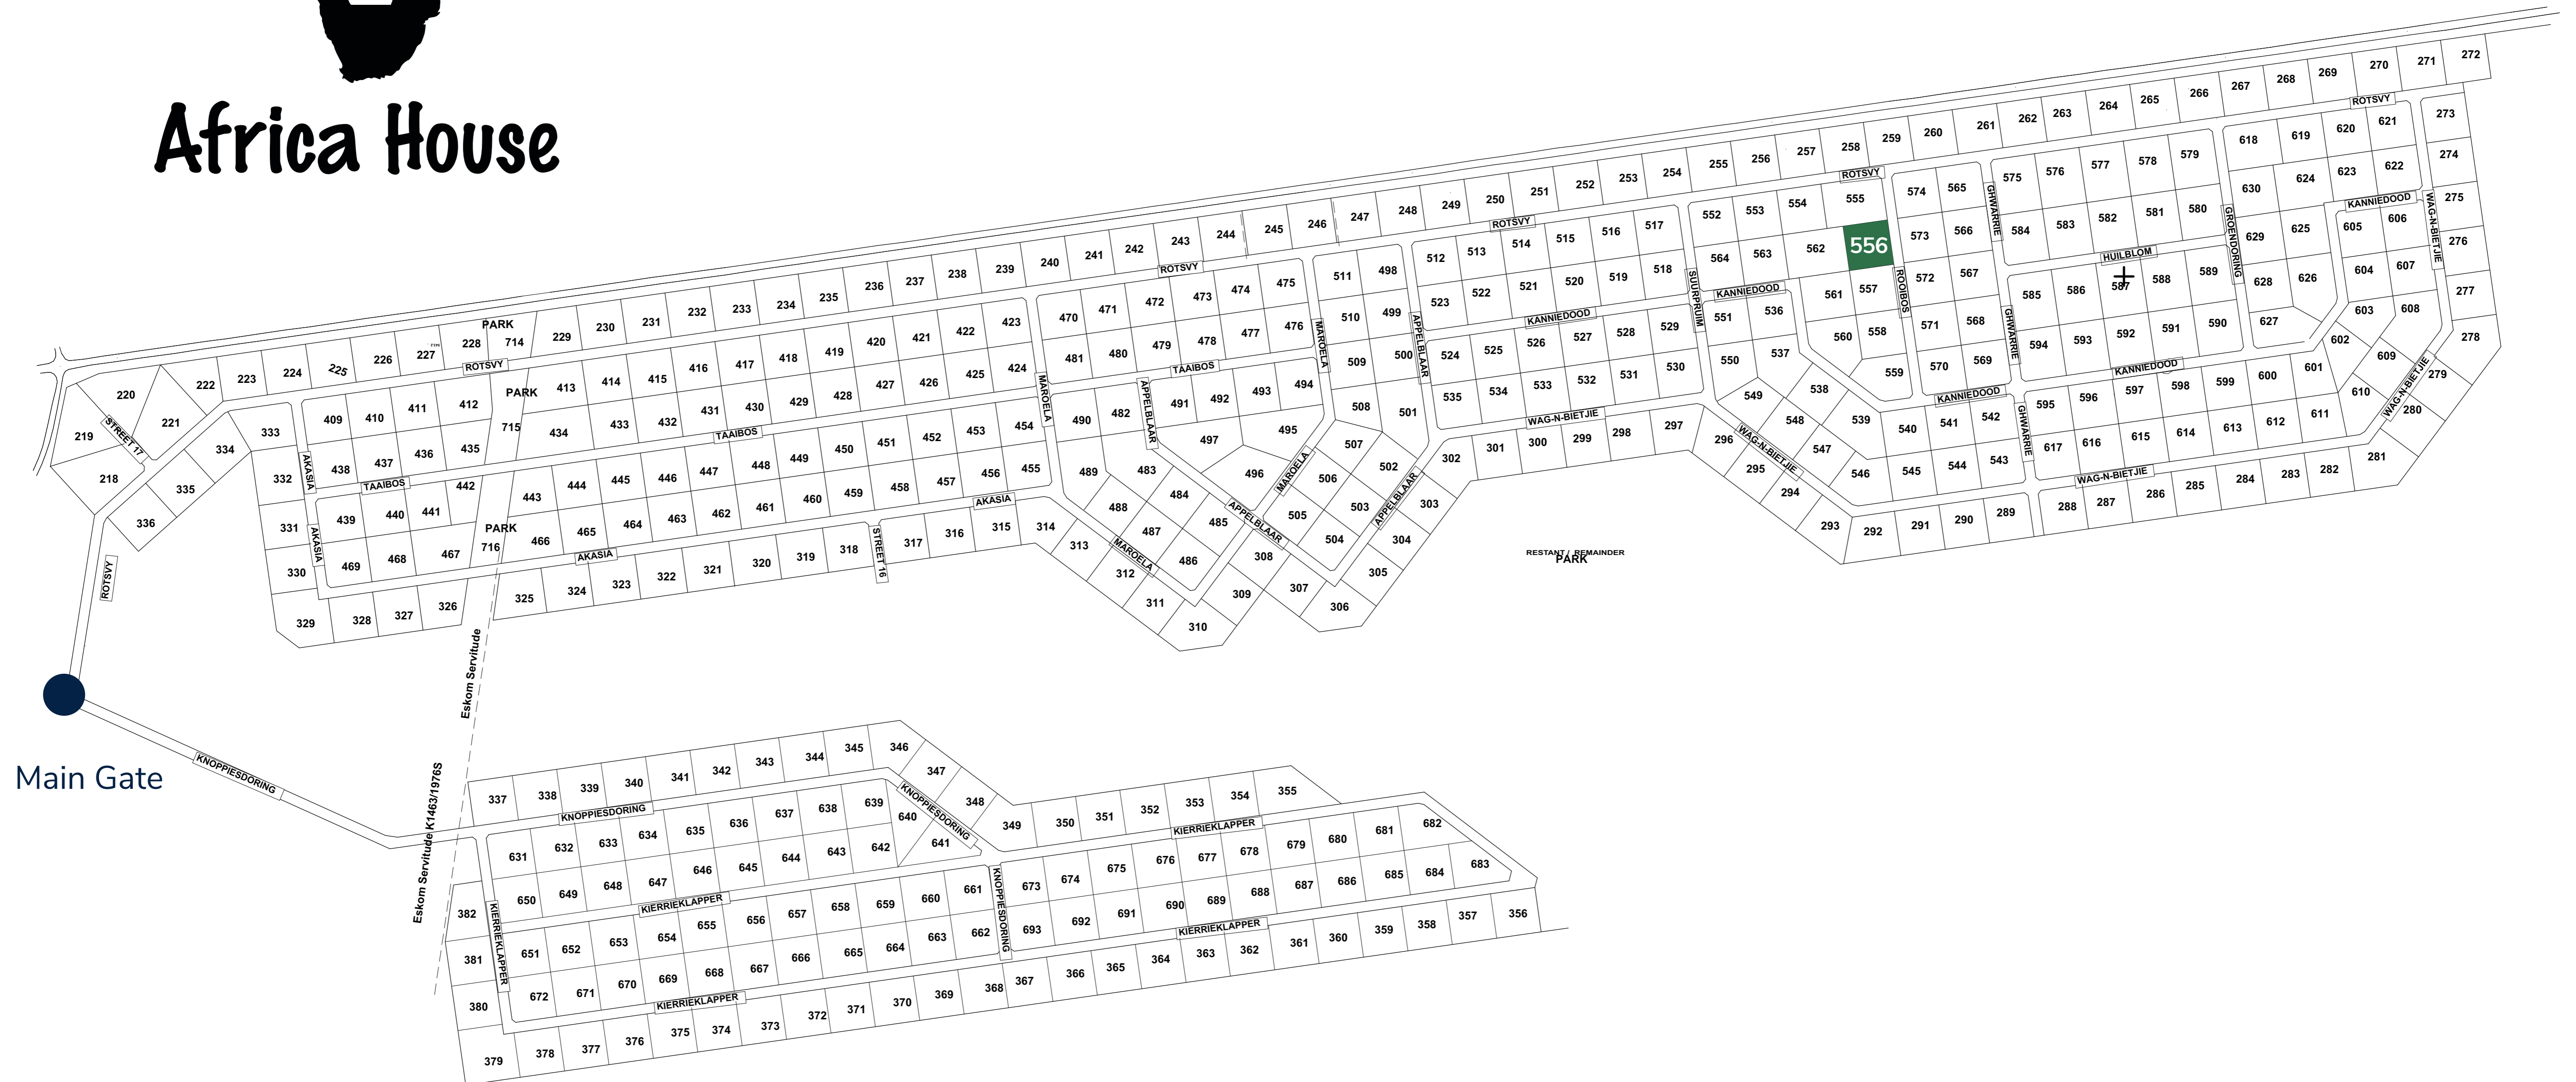

Africa House

Hoedspruit Wildlife Estate Map

Email: info@africahouse.co.za

Mobile: +27 (83) 378 8183

Address: 556 Rooibos Street Hoedspruit Wildlife Estate, Hoedspruit, 1380, Limpopo, South Africa